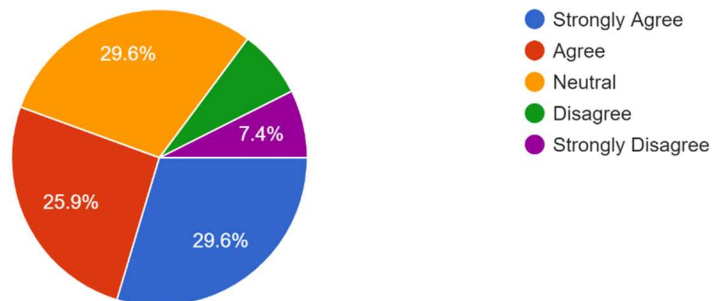

Puttenham Bonfire field should have a bicycle jump/dirt track down one side?

27 responses