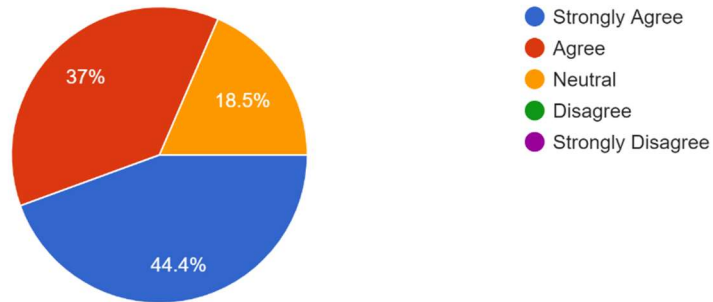

An area of the main pitch should be prepared as a dedicated 5-a-side Football pitch?

27 responses

Puttenham recreational area needs an outdoor table tennis table?

27 responses

Puttenham Bonfire field should have a bicycle jump/dirt track down one side?