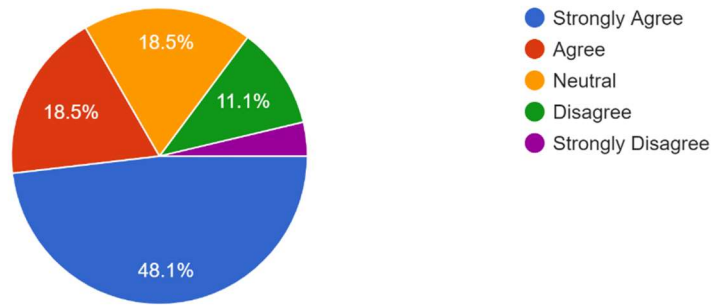

An area of the main pitch should be prepared as a dedicated 5-a-side Football pitch?

27 responses

Puttenham recreational area needs an outdoor table tennis table?

27 responses

Puttenham Bonfire field should have a bicycle jump/dirt track down one side?